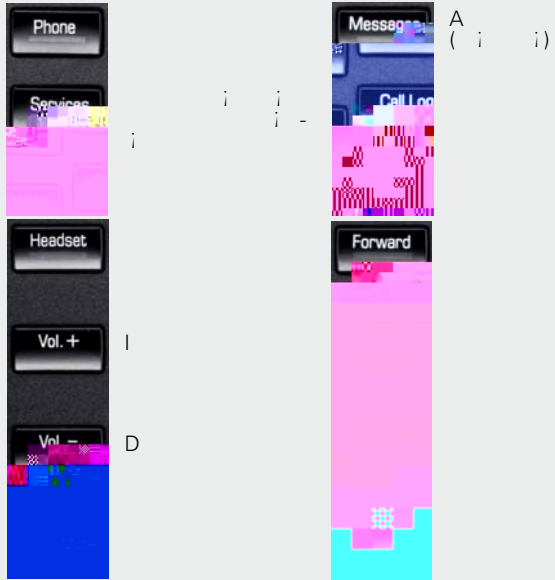

Key Layout and Operation

Fixed Function Keys

Context sensitive Soft Keys

Navigation Keys

Using your OpenScape Desk Phone IP 55G

Place a Call

- Lift handset, dial number and press **OK**, or
- Dial number and lift handset, or
- For handsfree mode: dial number and press **OK**, or
- If headset connected: dial number and press **OK**.